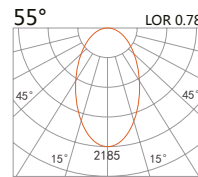

Surface Linear Light AVIUS

IP20

CE

white grey black

224 180

LED Power **Colour Temp** **Luminous**
10W 2700/3000K 1035lm
 4000/5000K 1340lm

LIGHT DISTRIBUTION For 3000k

224 181

LED Power **Colour Temp** **Luminous**
20W 2700/3000K 2070lm
 4000/5000K 2680lm

LIGHT DISTRIBUTION For 3000k

224 182

LED Power **Colour Temp** **Luminous**
30W 2700/3000K 3105lm
 4000/5000K 4020lm

LIGHT DISTRIBUTION For 3000k