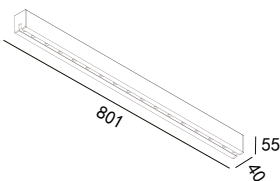

LIGHT DISTRIBUTION For 3000k