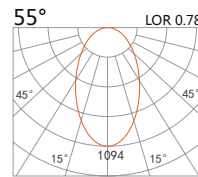

Surface Linear Light AVIUS

IP20

CE

white grey black

224 180

LED Power **Colour Temp** **Luminous**
10W 2700/3000K 1035lm
 4000/5000K 1340lm

LIGHT DISTRIBUTION For 3000k

224 181

LED Power **Colour Temp** **Luminous**
20W 2700/3000K 2070lm
 4000/5000K 2680lm

LIGHT DISTRIBUTION For 3000k

224 182

LED Power **Colour Temp** **Luminous**
30W 2700/3000K 3105lm
 4000/5000K 4020lm

LIGHT DISTRIBUTION For 3000k