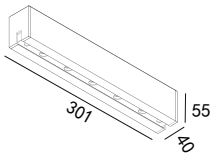

Surface Linear Light AVIUS

IP20

CE

white grey black

224 180

LED Power **Colour Temp** **Luminous**
10W 2700/3000K 1035lm
 4000/5000K 1340lm

LIGHT DISTRIBUTION For 3000k

224 181