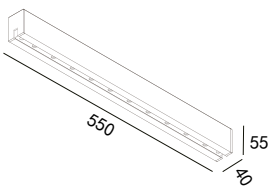

Surface Linear Light AVIUS

IP20

CE

white grey black

224 180

LED Power **Colour Temp** **Luminous**
10W 2700/3000K 1035lm
 4000/5000K 1340lm

LIGHT DISTRIBUTION For 3000k

224 181